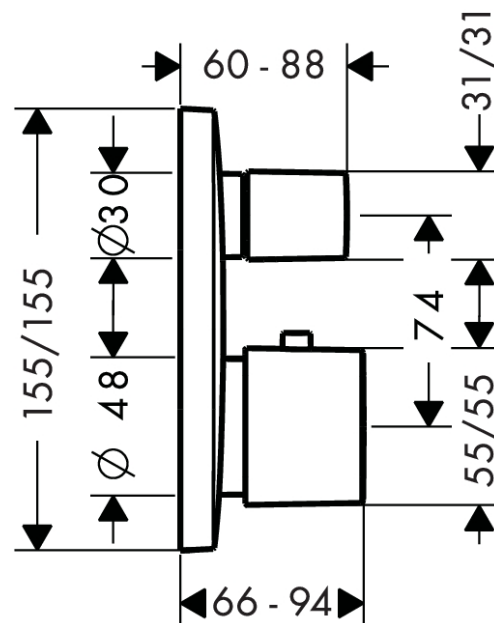

PuraVida

Thermostatic mixer for concealed installation with shut-off valve

Surfaces: **chrome** Article Number: **15775000**

Description

product features

- 1 outlet
- safety lock at 38° C
- flow rate: 26 l/min
- operating pressure: min. 0.1 MPa/max. 1.0 MPa
- connection type: basic set

Mandatory Accessoires

- Basic set iBox universal (#01800XXX)
- iBox universal Basic with pre-mounted angle connection G1/2 (#01810XXX)

Optional Accessoires

- Extension element (#15597XXX)

Product image

Scale drawing